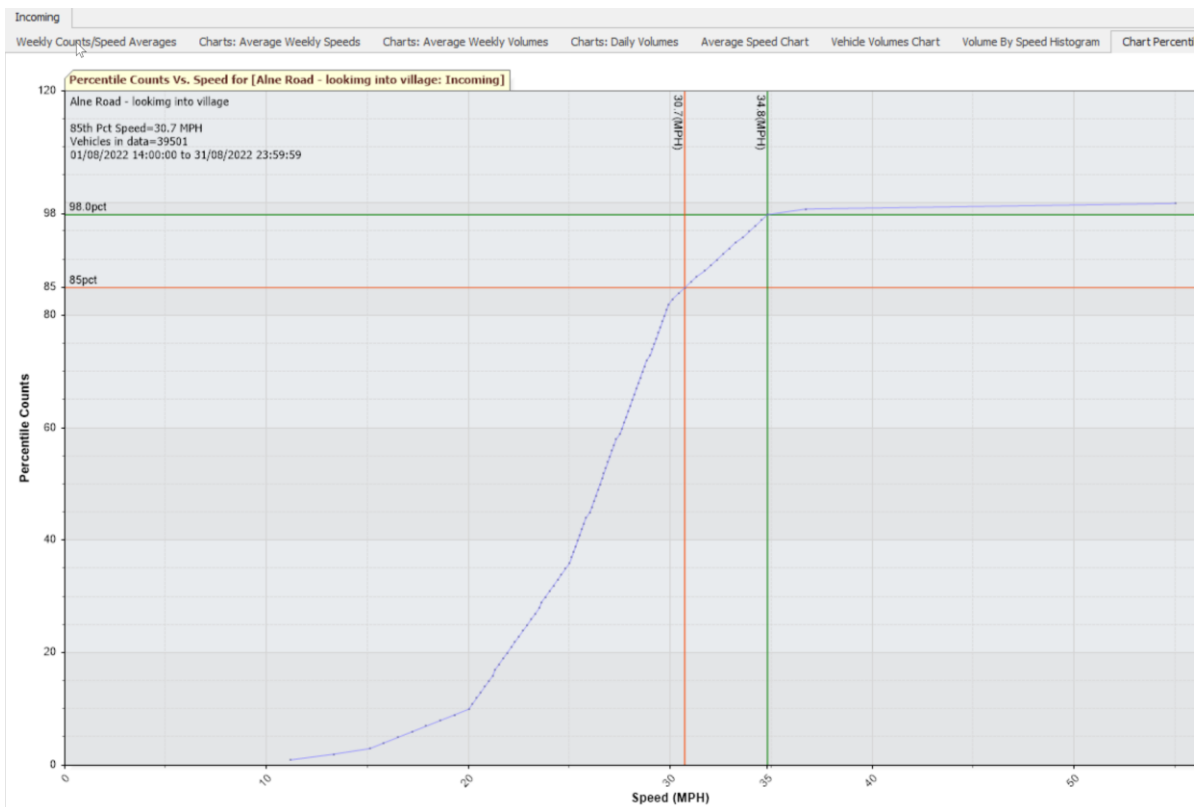

August 2022 Report from datalogger in Speed Signs

Alne Road sign facing traffic leaving village

- 39,501 Vehicles
- 85% of traffic is traveling 30.7mph or below.
- 98% of traffic is travelling below 34.8mph
- One recording at 55mph on 23/08/22 at 0840

August 2022 Report from datalogger in Speed Signs

Newton Road Sign facing out.

43,108 Vehicles

85% of traffic travelling at 32.9mph or below

99% of traffic travelling at 42mph or below.

One speeder at 66mph on 22/08/22 at 2227hrs.

Average speeder is around 34mph

Analysis Report Monthly Counts/Speed Avgs Weekly Counts/Speed Averages Charts: Average Weekly Speeds Charts: Average Weekly Volumes Charts: Daily Volumes Volume By Speed Histogram Chart Percentile Speed