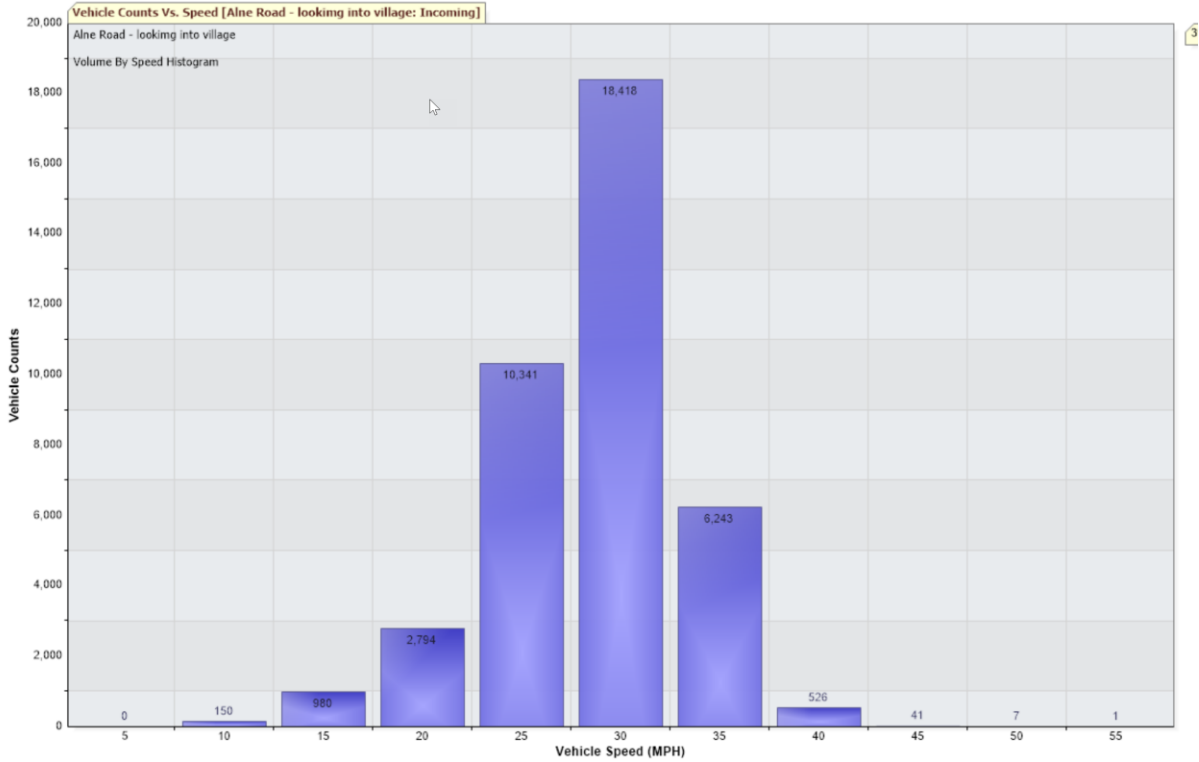

August 2022 Report from datalogger in Speed Signs

Alne Road sign facing traffic leaving village

- 39,501 Vehicles
- 85% of traffic is traveling 30.7mph or below.
- 98% of traffic is travelling below 34.8mph
- One recording at 55mph on 23/08/22 at 0840

August 2022 Report from datalogger in Speed Signs

Newton Road Sign facing out.

43,108 Vehicles

85% of traffic travelling at 32.9mph or below

99% of traffic travelling at 42mph or below.

One speeder at 66mph on 22/08/22 at 2227hrs.

Average speeder is around 34mph

Analysis Report Monthly Counts/Speed Avgs Weekly Counts/Speed Averages Charts: Average Weekly Speeds Charts: Average Weekly Volumes Charts: Daily Volumes Volume By Speed Histogram Chart Percentile Speed