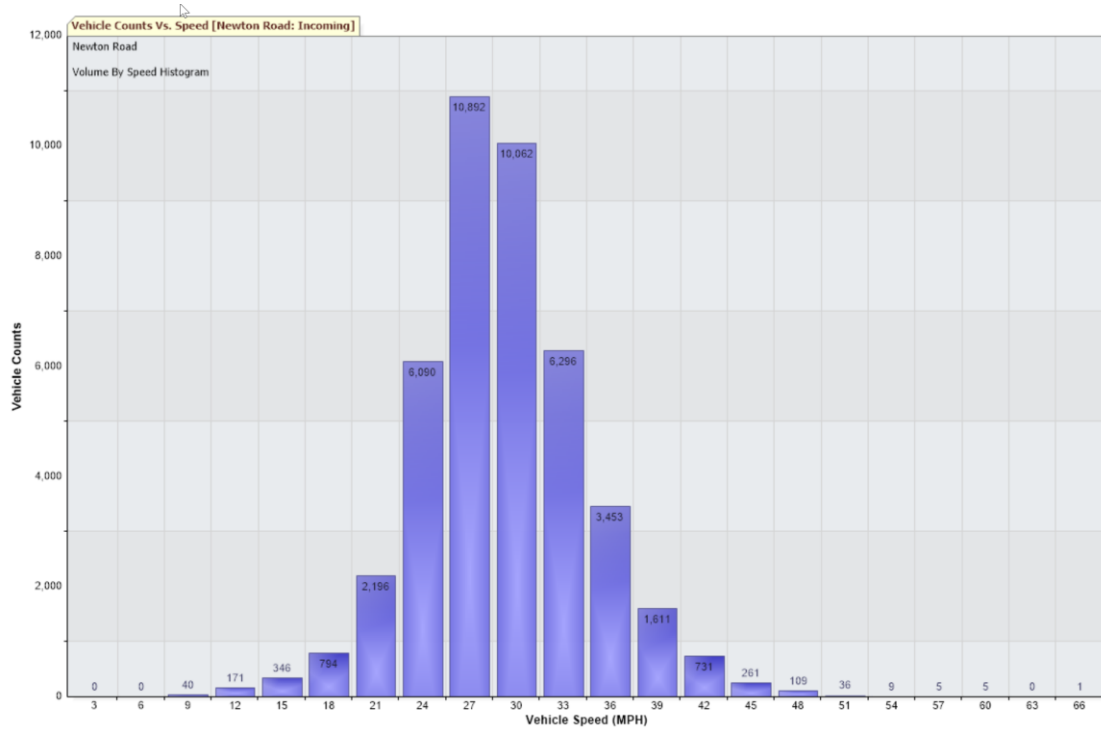

August 2022 Report from datalogger in Speed Signs

Alne Road sign facing traffic leaving village

- 39,501 Vehicles
- 85% of traffic is traveling 30.7mph or below.
- 98% of traffic is travelling below 34.8mph
- One recording at 55mph on 23/08/22 at 0840

August 2022 Report from datalogger in Speed Signs

Newton Road Sign facing out.

43,108 Vehicles

85% of traffic travelling at 32.9mph or below

99% of traffic travelling at 42mph or below.

One speeder at 66mph on 22/08/22 at 2227hrs.

Average speeder is around 34mph

Analysis Report Monthly Counts/Speed Avgs Weekly Counts/Speed Averages Charts: Average Weekly Speeds Charts: Average Weekly Volumes Charts: Daily Volumes Volume By Speed Histogram Chart Percentile Speed