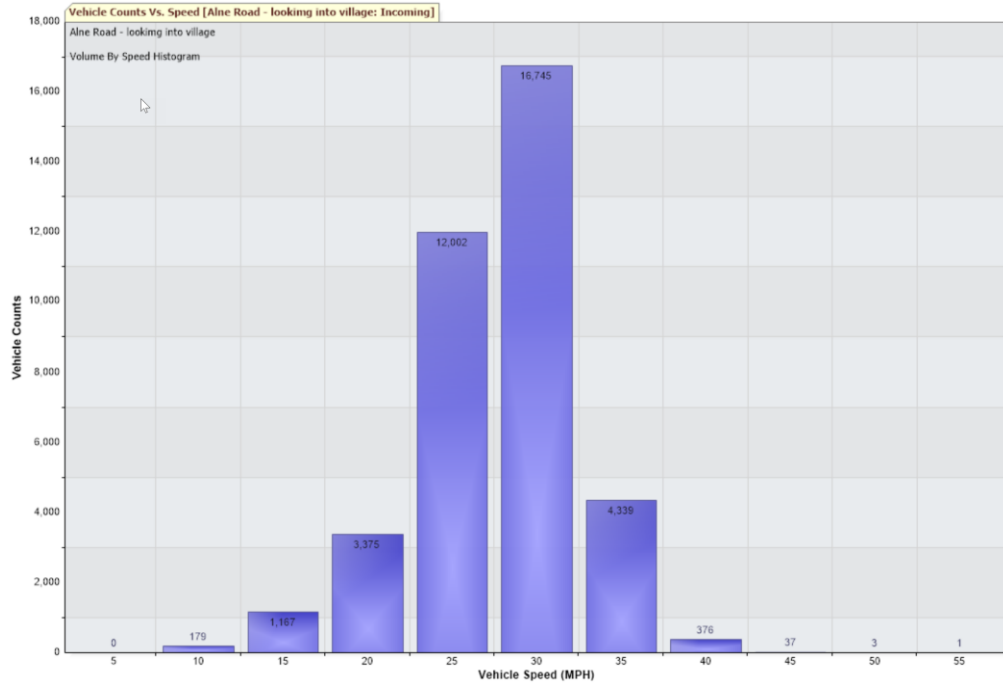

**Alne Road sign facing traffic leaving village**

- 38,224 Vehicles
- 85% of traffic is traveling 29.7mph or below.
- 99% of traffic is travelling below 35.5mph
- One recording at 55mph on 28/06/22 just after midnight

### Newton Road Sign

76,428 Vehicles

85% of traffic travelling at 33.6mph or below

99% of traffic travelling at 43mph or below.

One speeder at 60mph on 17/06/22 at 0940hrs.

**Please note sign catches people before they enter the speed limit and so this influences the speeds seen.**

Average speeder is around 34mph