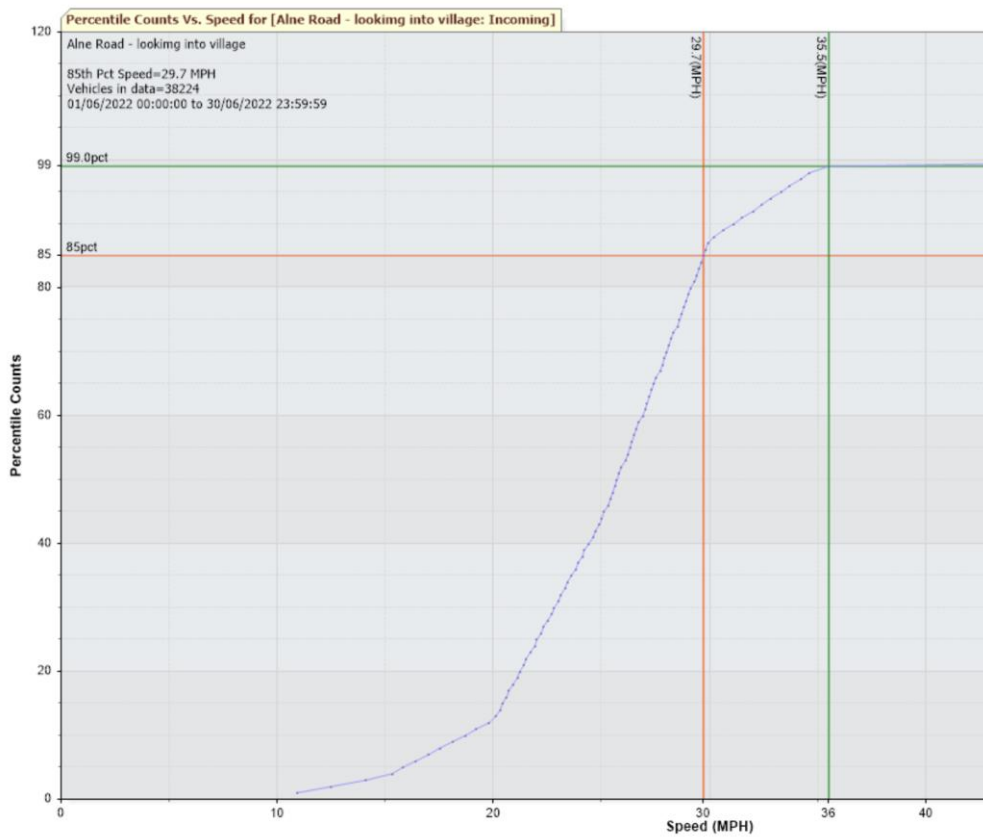

**Alne Road sign facing traffic leaving village**

- 38,224 Vehicles
- 85% of traffic is traveling 29.7mph or below.
- 99% of traffic is travelling below 35.5mph
- One recording at 55mph on 28/06/22 just after midnight

June 2022 Report from datalogger in Speed Signs

### Newton Road Sign

76,428 Vehicles

85% of traffic travelling at 33.6mph or below

99% of traffic travelling at 43mph or below.

One speeder at 60mph on 17/06/22 at 0940hrs.

**Please note sign catches people before they enter the speed limit and so this influences the speeds seen.**

Average speeder is around 34mph