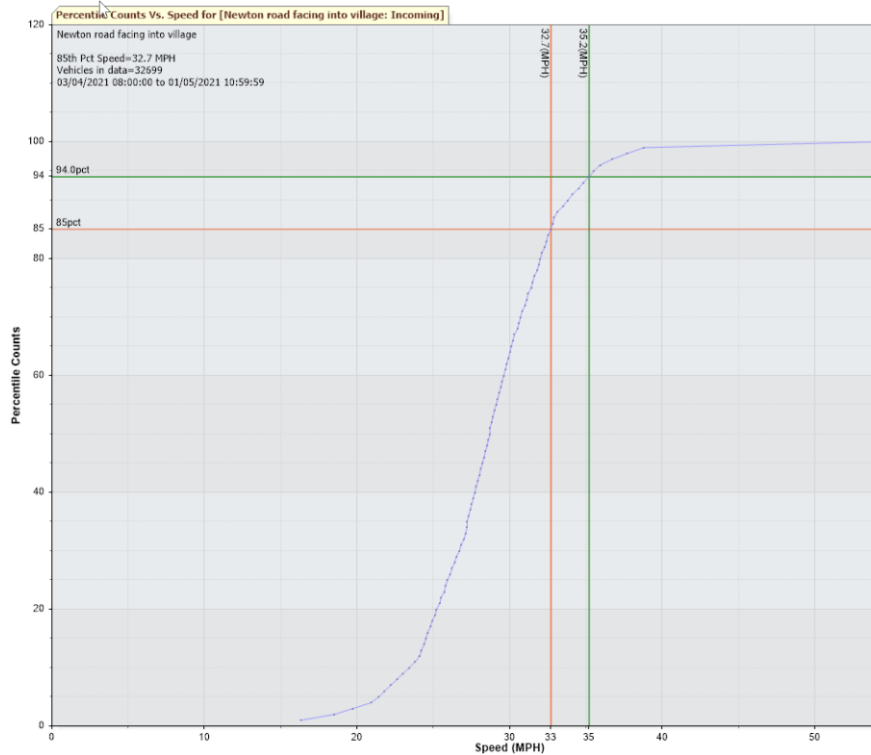

March 2021 Report from datalogger in Speed Signs

Newton Road Sign

32,699 Vehicles

85% of traffic travelling at 32.7mph or below

94% of traffic travelling at 35mph or below.

One speeder at 54mph.

Average speeder is around 33mph

Report Generated: 01/05/2021 10:33:00 AM
Speed Intervals = 3 MPH
Time Intervals = Instant
Traffic Report From 03/04/2021 08:00:00 AM through 01/05/2021 10:59:59 AM

85th Percentile Speed = 32.7 MPH
85th Percentile Vehicles = 27,794 counts
Max Speed = 54.0 MPH on 11/04/2021 00:54:00
Total Vehicles = 32,699 counts
AADT: 1162.6

Volumes - weekly vehicle counts

Time	5 Day	7 Day
Average Daily	1,255	1,136
AM peak 08:00 to 09:00	114	95
PM peak 04:00 to 05:00	111	100

Speed
Speed limit: 30 MPH
85th Percentile Speed: 32.7 MPH
50th Percentile Speed: 28.7 MPH
10 MPH Pace Interval: 27.0 MPH to 37.0 MPH
Average Speed: 28.6 MPH

	Monday	Tuesday	Wednesday	Thursday	Friday	Saturday	Sunday
Count over limit	1703	1739	1761	1797	1885	1543	1209
% over limit	37.5	35.8	34.6	34.8	34.5	35.6	37.2
Avg speeder	32.9	32.9	32.9	32.9	32.9	33.0	33.1