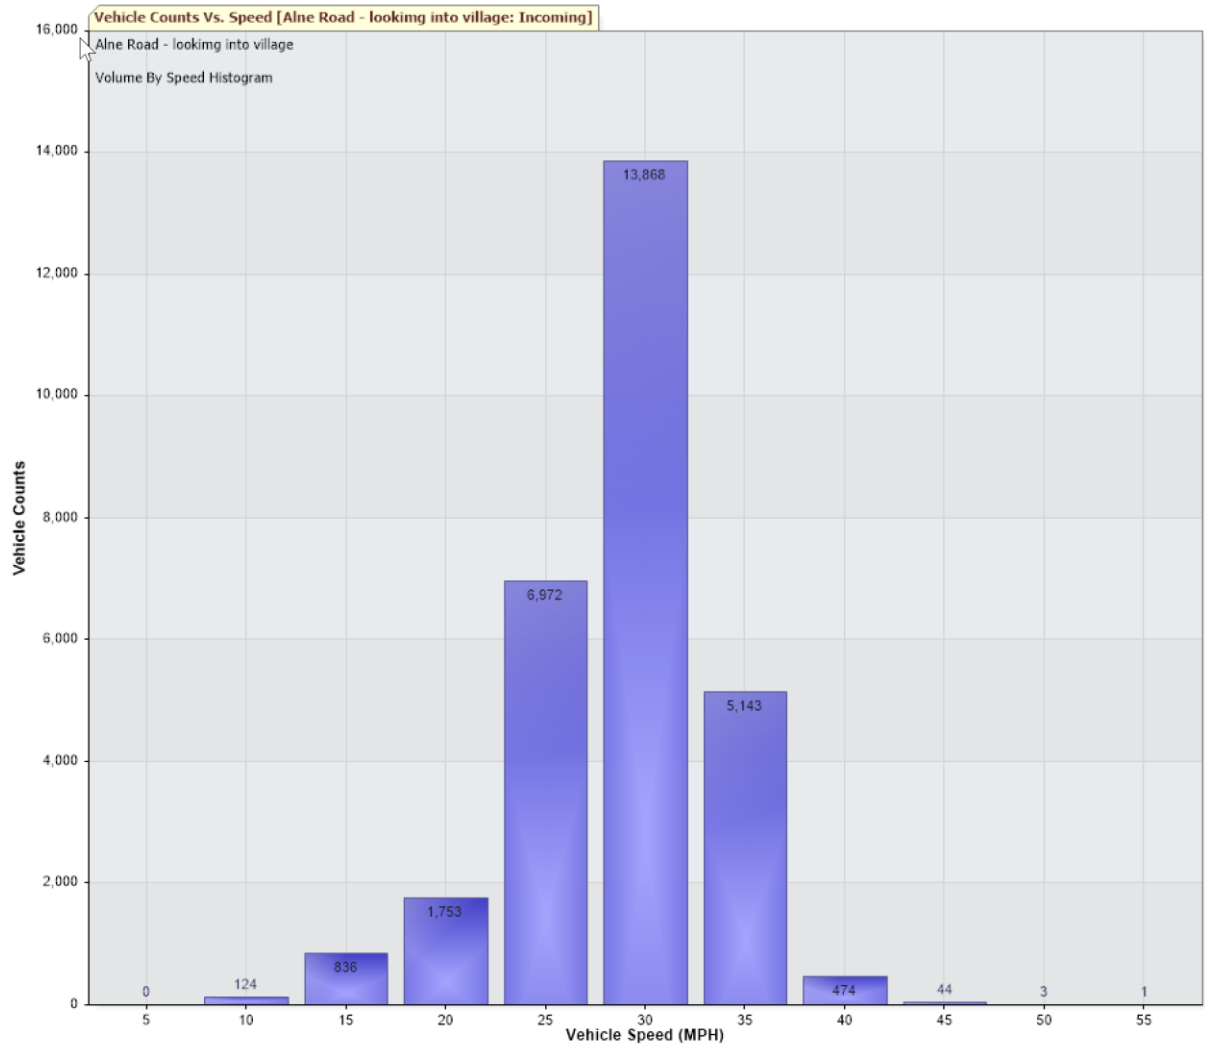

Report Generated: 01/05/2021 10:48:40 AM
 Speed Intervals = 5 MPH
 Time Intervals = Instant

Traffic Report From 03/04/2021 08:00:00 AM through 30/04/2021 11:59:59 PM

85th Percentile Speed = 31.2 MPH
 85th Percentile Vehicles = 24,835 counts
 Max Speed = 55.0 MPH on 23/04/2021 19:40:00
 Total Vehicles = 29,218 counts
 AADT: 1056.1

Volumes - weekly vehicle counts

Time	5 Day	7 Day
Average Daily	1,119	1,043
AM peak 08:00 to 09:00	98	82
PM peak 04:00 to 05:00	97	90

Speed
 Speed limit: 30 MPH
 85th Percentile Speed: 31.2 MPH
 50th Percentile Speed: 26.8 MPH
 10 MPH Pace Interval: 25.0 MPH to 35.0 MPH
 Average Speed: 26.3 MPH

	Monday	Tuesday	Wednesday	Thursday	Friday	Saturday	Sunday
Count over limit	896	829	942	853	926	659	560
% over limit	22.1	19.5	21.0	18.3	18.7	17.6	18.2
Avg speeder	33.0	32.9	32.9	33.0	33.1	33.0	33.0

March 2021 Report from datalogger in Speed Signs

March 2021 Report from datalogger in Speed Signs

Newton Road Sign

32,699 Vehicles

85% of traffic travelling at 32.7mph or below

94% of traffic travelling at 35mph or below.

One speeder at 54mph.

Average speeder is around 33mph