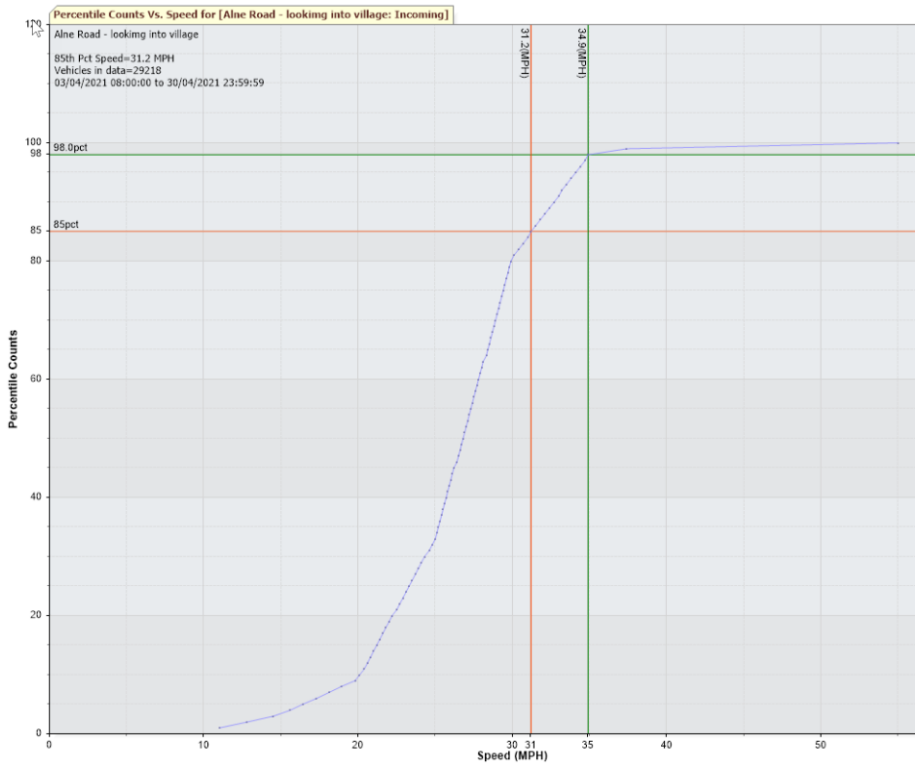

Alne Road sign facing traffic leaving village

- 24,835 Vehicles
- 85% of traffic is traveling 31.2mph or below.
- 98% of traffic is travelling below 35mph
- One recording at 55mph
- If you look at the average speed of those above 30 it is around 33mph

Report Generated: 01/05/2021 10:48:40 AM
Speed Intervals = 5 MPH
Time Intervals = Instant

Traffic Report From 03/04/2021 08:00:00 AM through 30/04/2021 11:59:59 PM

85th Percentile Speed = 31.2 MPH
85th Percentile Vehicles = 24,835 counts
Max Speed = 55.0 MPH on 23/04/2021 19:40:00
Total Vehicles = 29,218 counts
AADT: 1056.1

Volumes - weekly vehicle counts

Time	5 Day	7 Day
Average Daily	1,119	1,043
AM peak 08:00 to 09:00	98	82
PM peak 04:00 to 05:00	97	90

Speed
Speed limit: 30 MPH
85th Percentile Speed: 31.2 MPH
50th Percentile Speed: 26.8 MPH
10 MPH Pace Interval: 25.0 MPH to 35.0 MPH
Average Speed: 26.3 MPH

	Monday	Tuesday	Wednesday	Thursday	Friday	Saturday	Sunday
Count over limit	896	829	942	853	926	659	560
% over limit	22.1	19.5	21.0	18.3	18.7	17.6	18.2
Avg speeder	33.0	32.9	32.9	33.0	33.1	33.0	33.0