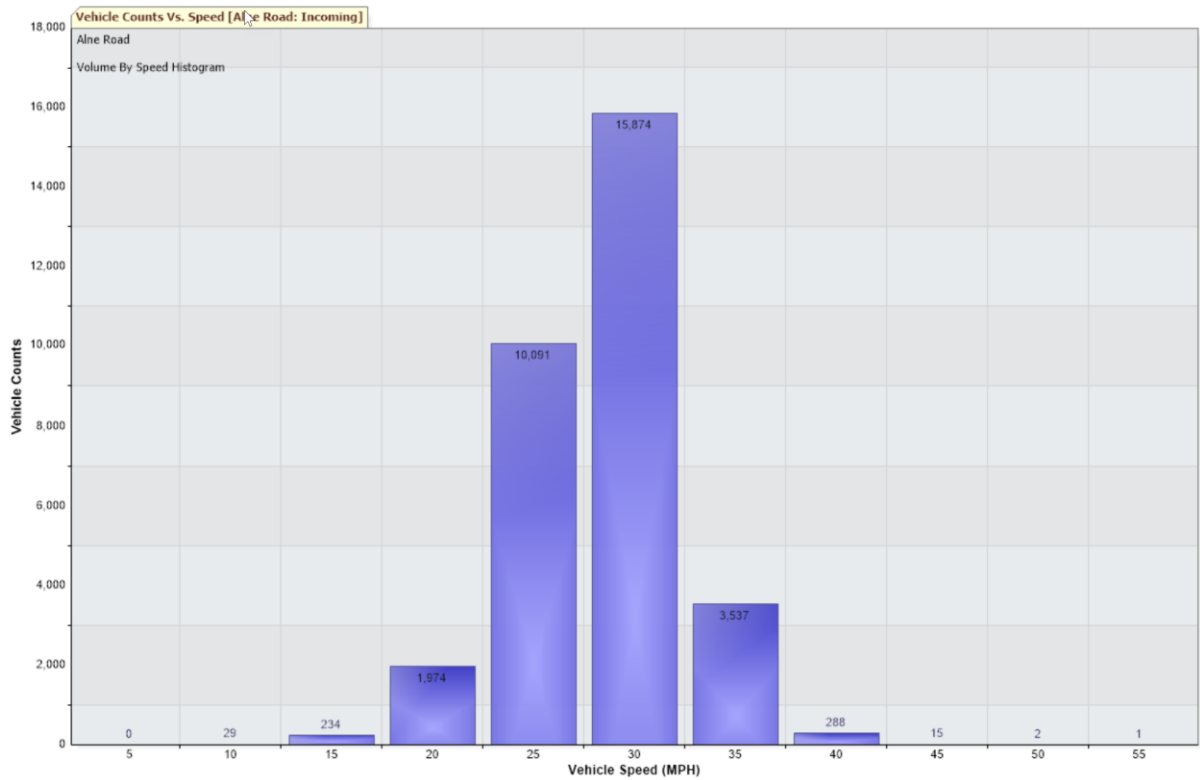

```
Traffic Report From 01/09/2022 10:00:00 AM through 01/10/2022 11:59:59 PM

85th Percentile Speed = 29.7 MPH
85th Percentile Vehicles = 27,238 counts
Max Speed = 55.0 MPH on 09/09/2022 16:10:00
Total Vehicles =32,045 counts
AADT: 1047.8

Volumes - weekly vehicle counts

Average Daily          Time          5 Day
AM Peak                08:00 to 09:00    1,102
PM Peak                04:00 to 05:00    102
                       98

Speed
Speed Limit: 30 MPH
85th Percentile Speed: 29.7 MPH
50th Percentile Speed: 26.2 MPH
10 MPH Pace Interval: 20.0 MPH to 30.0 MPH
Average Speed: 25.8 MPH

Newton Road sign facing into village i.e. monitoring traffic leaving village

- 37,933 vehicles
- 85% of traffic is traveling 32.1mph or below.
- 99% of traffic is travelling below 38.4mph
- One recording at 51 mph
- If you look at the average speed of those above 30 it is around 34mph

Volumes - weekly vehicle counts

Average Daily	Time	5 Day
AM Peak	07:00 to 08:00	1,294
PM Peak	04:00 to 05:00	131
		104

Speed
 Speed Limit: 30 MPH
 85th Percentile Speed: 32.1 MPH
 50th Percentile Speed: 28.1 MPH
 10 MPH Pace Interval: 21.0 MPH to 31.0 MPH
 Average Speed: 28.0 MPH