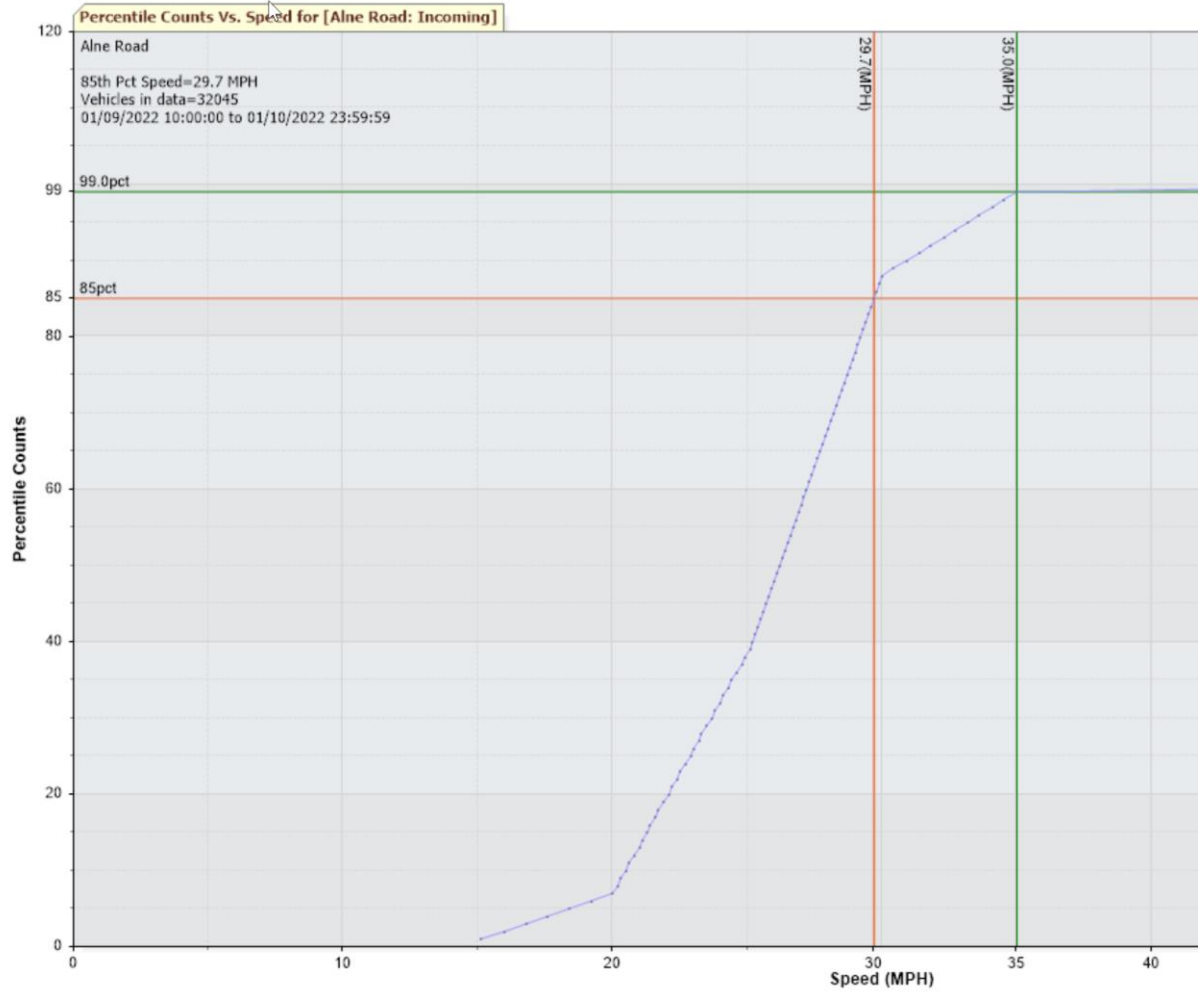

```
Traffic Report From 01/09/2022 10:00:00 AM through 01/10/2022 11:59:59 PM

85th Percentile Speed = 29.7 MPH
85th Percentile Vehicles = 27,238 counts
Max Speed = 55.0 MPH on 09/09/2022 16:10:00
Total Vehicles =32,045 counts
AADT: 1047.8

Volumes - weekly vehicle counts

Average Daily          Time          5 Day
AM Peak                08:00 to 09:00    1,102
PM Peak                04:00 to 05:00    102
                       98

Speed
Speed Limit: 30 MPH
85th Percentile Speed: 29.7 MPH
50th Percentile Speed: 26.2 MPH
10 MPH Pace Interval: 20.0 MPH to 30.0 MPH
Average Speed: 25.8 MPH

Newton Road sign facing into village i.e. monitoring traffic leaving village

- 37,933 vehicles
- 85% of traffic is traveling 32.1mph or below.
- 99% of traffic is travelling below 38.4mph
- One recording at 51 mph
- If you look at the average speed of those above 30 it is around 34mph

Volumes - weekly vehicle counts

Average Daily	Time	5 Day
AM Peak	07:00 to 08:00	1,294
PM Peak	04:00 to 05:00	131
		104

Speed
 Speed Limit: 30 MPH
 85th Percentile Speed: 32.1 MPH
 50th Percentile Speed: 28.1 MPH
 10 MPH Pace Interval: 21.0 MPH to 31.0 MPH
 Average Speed: 28.0 MPH